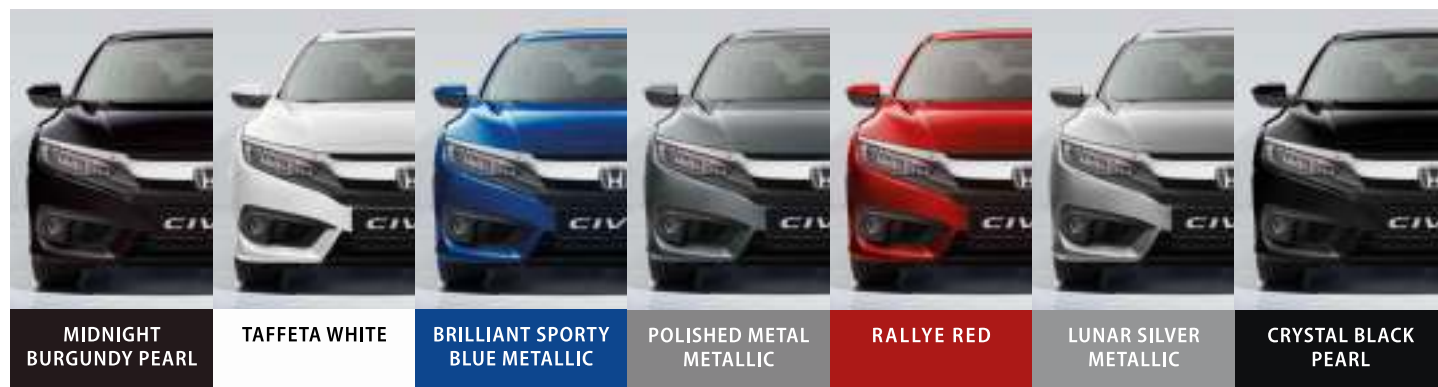

 MIDNIGHT
BURGUNDY PEARL

TAFFETA WHITE

 BRILLIANT SPORTY
BLUE METALLIC

 POLISHED METAL
METALLIC

RALLYE RED

 LUNAR SILVER
METALLIC

 CRYSTAL BLACK
PEARL